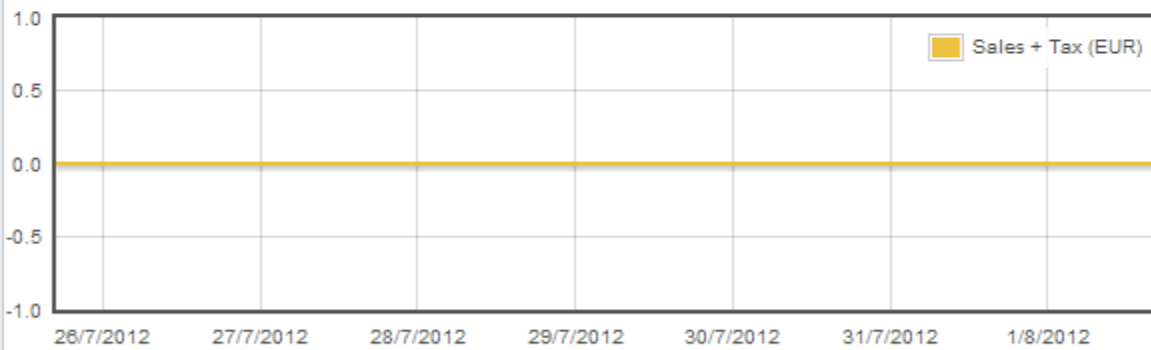

## Statistics / This week's sales

[View more](#)

ID	Customer Name	Status	Total	Action
1	John DOE	Awaiting cheque payment	626,37 €	

., 8.

Save	Back to list	Delete this product.	Duplicate	Preview	Product sales	Save and stay	Help